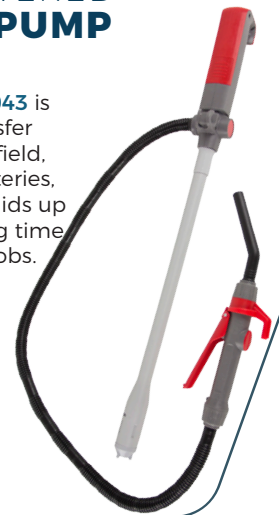

### BATTERY POWERED TRANSFER PUMP

**PART #20044**

The Docap TeraPump #20044 is a battery fuel transfer pump which effortlessly transfers fuel to cars, boats, mowers, and many more! Portable and lightweight, the #20044 is great for small, quick refueling jobs. Perfect for the garage, shop, basement and yard.

#### Features

- Model TRHA01
- Applicable liquids: Gasoline, diesel, kerosene
- Pumps 2.5 gallons per minute
- Portable and lightweight
- Requires 2AA batteries (not included)

### BATTERY POWERED TRANSFER PUMP

**PART #20043**

The Docap TeraPump #20043 is a battery powered fuel transfer pump for use in the garage, field, garden or shop. With 2D batteries, the #20043 can discharge liquids up to 2.4 gallons per minute saving time and energy for quick refueling jobs.

#### Features

- Model TREP01
- Applicable liquids: Gasoline, diesel, water, kerosene, light oils
- Pumps 2.4 gallons per minute
- Discharge hose of 3.25'
- Requires 2 D batteries (not included)

For prices and more information, please contact your nearest branch: